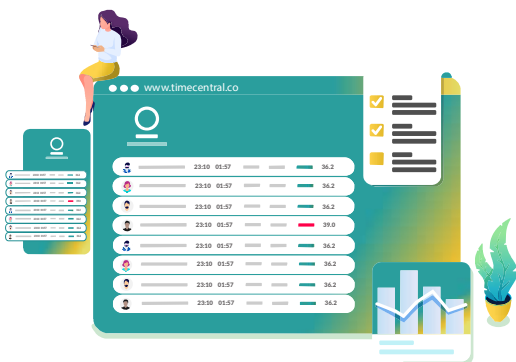

Get daily report via email,
or view it on the browser